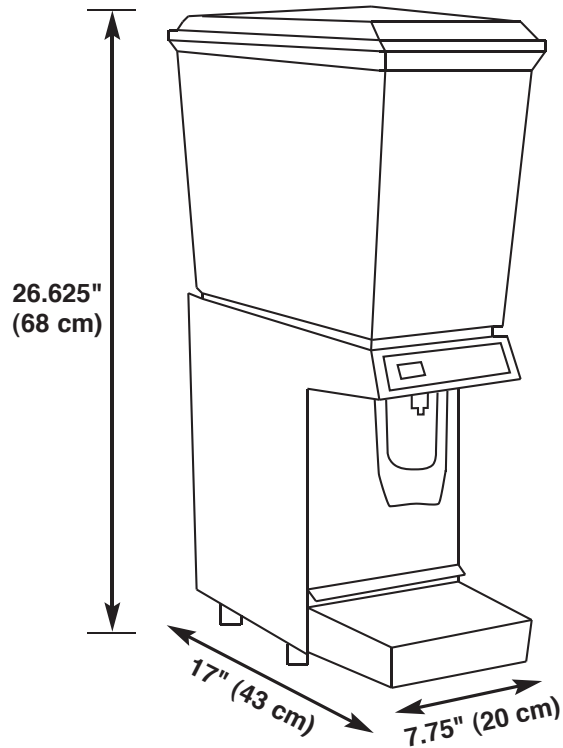

jetspray™
BY CORNELIUS

MODEL JS7
SINGLE FLAVOR
VISUAL DISPLAY DISPENSER

FEATURES:

- Visual display dispensing system promotes impulse sales
- The most compact 5-gallon visual display dispenser available; uses 25% less counter space
- Accommodates jumbo size cups for maximum profits
- Interchangeable 3 (11L) and 5 (19L) gallon bowls mix and match to meet variable product demand
- Unique pinch tube system reliability dispenses all types of beverages, including those with heavy pulp
- Constant recirculation of beverage keeps drinks chilled and fresh
- Sleek, modern design and white cabinetry fit into any foodservice environment
- Easy cleaning and maintenance

CATG8619-0708

JUICE

| PART NUMBER | DESCRIPTION |
|-------------|---|
| A8701 | Cold Beverage Dispenser JS7, Visual Single Bowl, 5 Gallon Spray Type, 115V / 60Hz |

TECHNICAL SPECIFICATIONS:

CABINETRY..... White plastic and stainless steel

BEVERAGE BOWL & COVER Transparent, virtually unbreakable LEXAN® resin, with U.S. gallon and liter markings

BEVERAGE CAPACITY 5 gal (19 L)

CUP CLEARANCE..... 9"

REFRIGERATION..... JetSpray 1/6 HP hermetically sealed system R134a